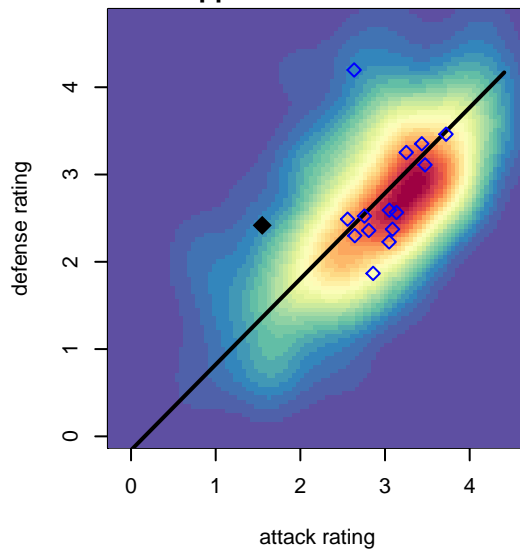

# PCU Black B98

Portland City United SC  
Portland, OR  
B98 total strength=1372  
attack=4.71 defense=11.22

alt names used:

Venues played:  
2014 Showcase of Champions White U16  
2015 Clash At the Border Gold/Silver HS  
2015 PCU Summer Classic HS (U17-19) Red  
2015 Crossfire Select BU17-18 Gold

**PCU Black B98**  
Dots are actual minus expected GF (blue circles) and GA (red triangles).  
Blue line is smoothed change in attack strength. Red is smoothed change in defense strength.

**attack and defense variance (black dot)  
relative to other teams  
and top 10 in region**

**attack and defense rating  
relative to others at age  
and all opponents in last 13 months**

**attack and defense rating  
relative to others at age  
and all opponents in last 13 months**

**Performance relative to 13 month average**

**Performance relative to 13 month average**

Distribution of opponents  
 Red = Lose zone, Blue = Win zone, Green = Even  
 Black line separates win/lose zones

lot. A=Neither has attack advantage, B=Opponent has both attack and defense advantage, C=Opponent has both attack and defense disadvantage, D=Both have